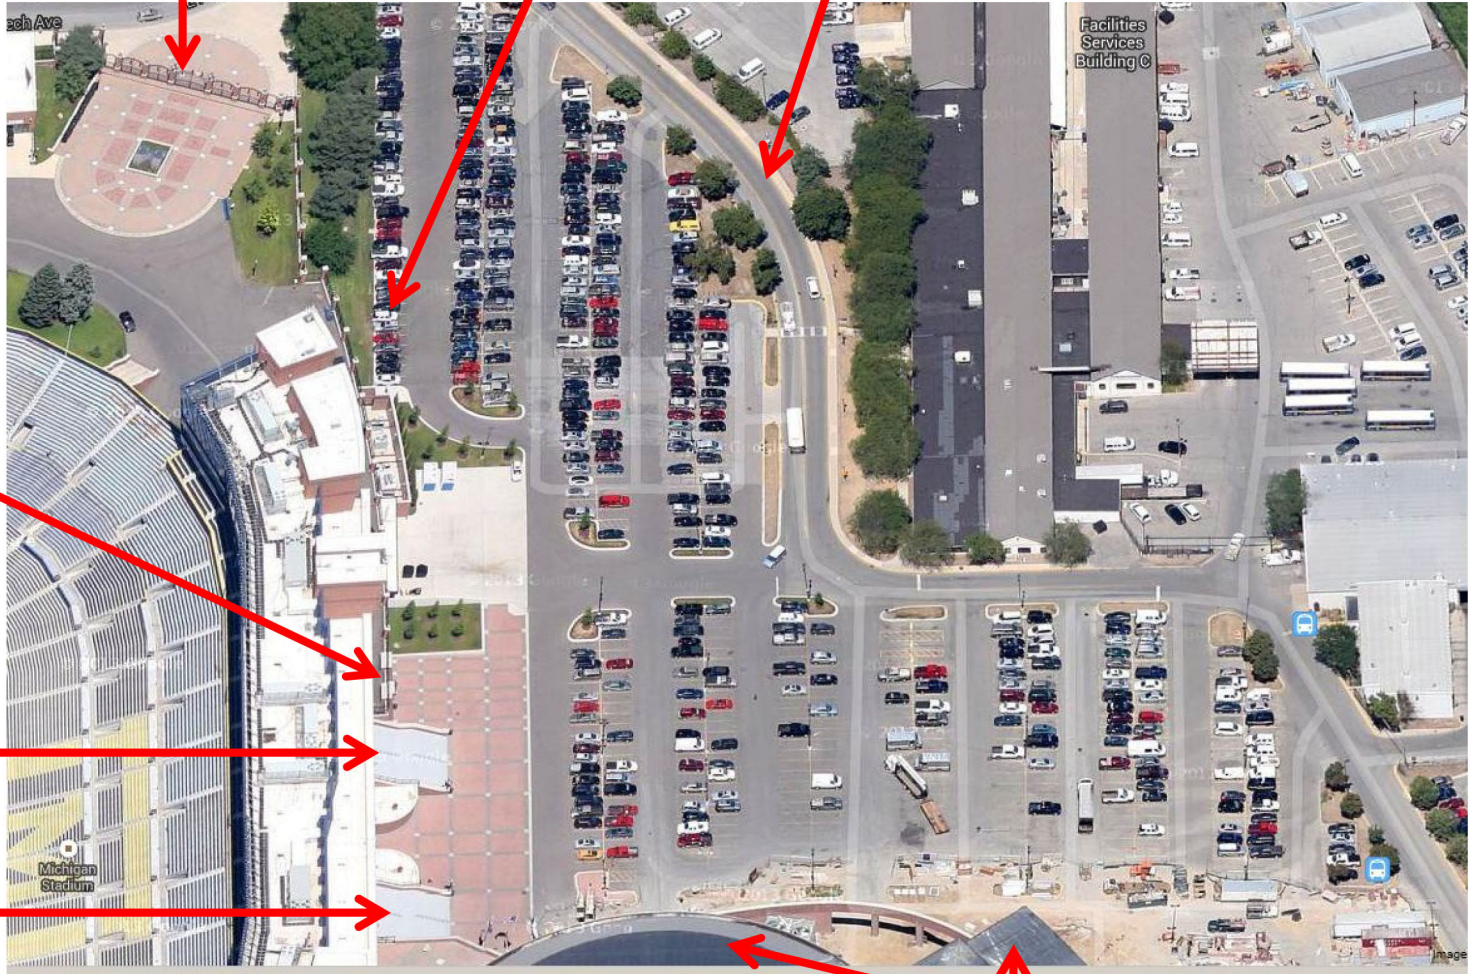

Tom Kelly's 2014 Tailgate in the Blue Lot

Michigan Stadium Gate 10

Tailgate of
Tom Kelly
Blue Lot

Kipke Dr.

Suite/Club Level Entrance
(Jack Roth Stadium Club Entrance)

Michigan Stadium
Gate 1

Crisler Arena